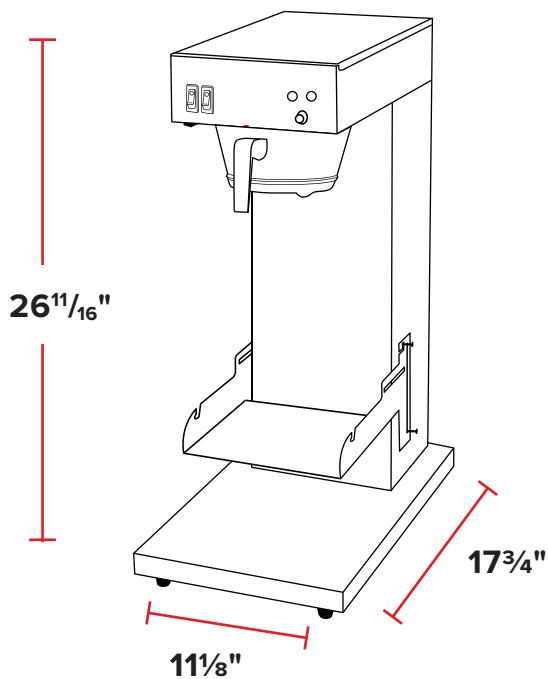

## SPECIAL FEATURES

- Ideal for restaurants, cafes, or other heavy-duty applications
- Brews up to 60 cups per hour (3.8 gallons)
- Compact design is ideal for applications with limited counter space
- Adjustable shelf to accommodate multiple pot sizes
- Sleek stainless steel construction is durable and easy to maintain; 120V, 1450W

## TECHNICAL DATA

<b>Dimensions</b>	11 1/8" W x 17 3/4" D x 26 11/16" H
<b>Phase</b>	1 Phase
<b>Voltage</b>	120V
<b>Wattage</b>	1450W
<b>Brewer Type</b>	Airpot
<b>Output</b>	3.8 Gallons Per Hour
<b>Power Type</b>	Electric
<b>Style</b>	Single
<b>Type</b>	Coffee Brewers
<b>Water Source</b>	Direct Connection