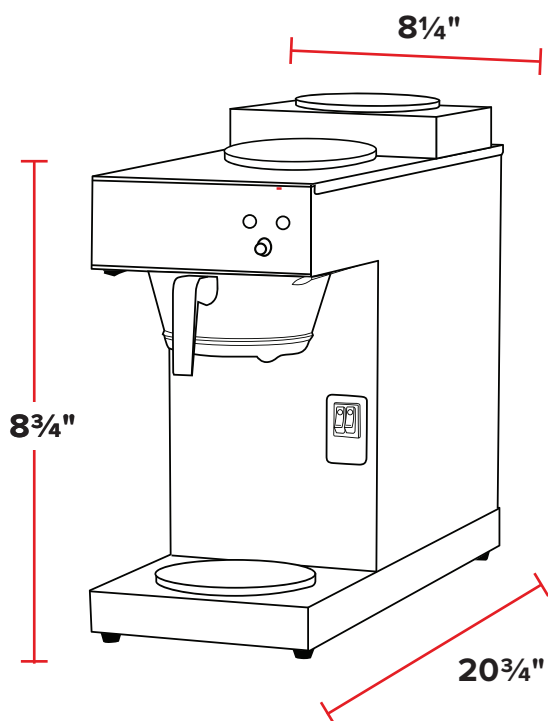

PROJECT: _____

MODEL: _____

ITEM #: _____ QUANTITY: _____

APPROVAL: _____ DATE: _____

Automatic/Pourover Coffee Maker with 3 Decanter Warmers

ITEM NUMBER

#177CMA1L2U

SPECIAL FEATURES

- Ideal for restaurants, cafes, or other heavy-duty applications
- Brews up to 60 cups per hour (3.8 gallons)
- Compact design is ideal for applications with limited counter space
- Automatic machine uses 3/8" water connection to fill reservoir
- Sleek stainless steel construction is durable and easy to maintain; 120V, 1650W

TECHNICAL DATA

Dimensions	8 1/4"W x 20 3/4"D x 8 3/4 "H
Phase	1 Phase
Voltage	120V
Wattage	1650W
Brewer Type	Decanter
Number of Warmers	3
Output	3.8 Gallons Per Hour
Power Type	Electric
Style	Single
Type	Coffee Brewers
Water Source	Direct Connection