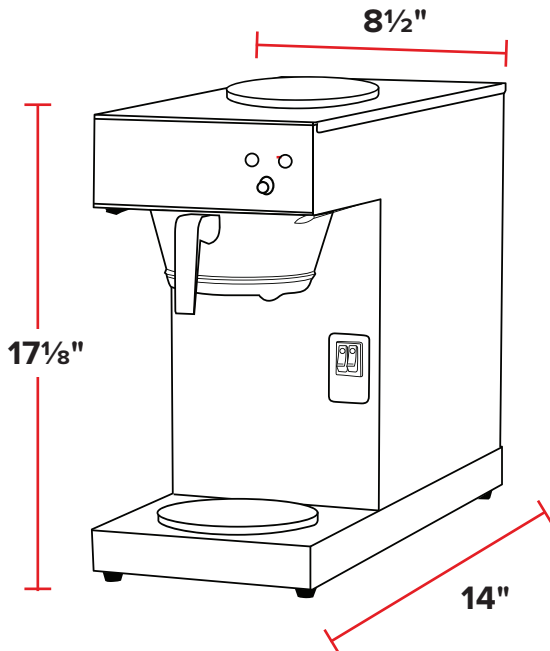

PROJECT: _____

MODEL: _____

ITEM #: _____ QUANTITY: _____

APPROVAL: _____ DATE: _____

Automatic/Pourover Coffee Maker with Lower Decanter Warmer

ITEM NUMBER

#177CMA1B

SPECIAL FEATURES

- Ideal for restaurants, cafes, or other heavy-duty applications
- Brews up to 60 cups per hour (3.8 gallons)
- Compact design is ideal for applications with limited counter space
- Automatic machine uses 3/8" water connection to fill reservoir
- Sleek stainless steel construction is durable and easy to maintain; 120V, 1550W

TECHNICAL DATA

Dimensions	8 1/2"W x 14"D x 17 1/8"H
Amps	12.9 Amps
Hertz	60 Hertz
Phase	1 Phase
Voltage	120V
Wattage	1550W
Brewer Type	Decanter
Number of Warmers	1
Output	3.8 Gallons Per Hour
Power Type	Electric
Style	Single
Type	Coffee Brewers
Water Source	Direct Connection