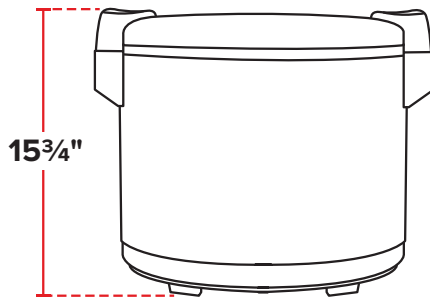

PROJECT: _____

MODEL: _____

ITEM #: _____ QUANTITY: _____

APPROVAL: _____ DATE: _____

Electric 92 Cup Rice Warmer

ITEM NUMBER

#177RW90

SPECIAL FEATURES

- Holds up to 92 cups of cooked rice
- Removable, non-stick aluminum inner pot for easy cleaning
- Keeps rice warm for up to 12 hours
- Hinged lid locks in moisture to preserve texture and temperature of rice
- 120V, 105W

FRONT

TOP

TECHNICAL DATA

Dimensions	15$\frac{3}{4}$"H x 18$\frac{3}{4}$"Diameter
Dry Rice Capacity	46 Cups
Cooked Rice Capacity	92 Cups
Gas Type/Power Type	Electric
Wattage	105W
Voltage	120V

5-15P