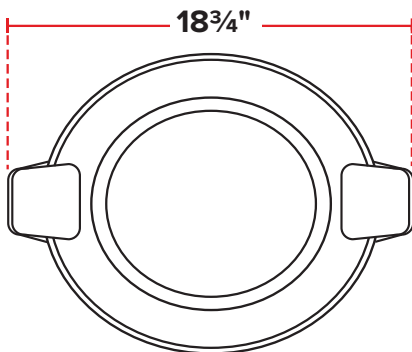

### SPECIAL FEATURES

- Holds up to 92 cups of cooked rice
- Removable, non-stick aluminum inner pot for easy cleaning
- Keeps rice warm for up to 12 hours
- Hinged lid locks in moisture to preserve texture and temperature of rice
- 120V, 105W

**FRONT**

**TOP**

### TECHNICAL DATA

<b>Dimensions</b>	15 $\frac{3}{4}$ "H x 18 $\frac{3}{4}$ "Diameter
<b>Dry Rice Capacity</b>	46 Cups
<b>Cooked Rice Capacity</b>	92 Cups
<b>Gas Type/Power Type</b>	Electric
<b>Wattage</b>	105W
<b>Voltage</b>	120V