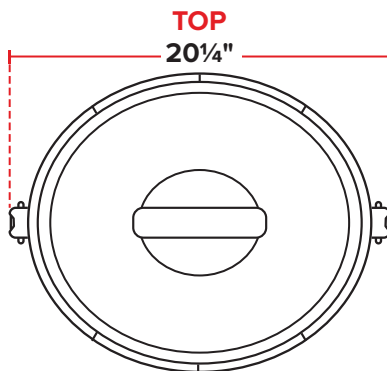

Natural Gas 110 Cup (55 Cup Raw) Gas Rice Cooker

ITEM NUMBER

#177GRCNAT

SPECIAL FEATURES

- Removable, non-stick aluminum inner pot for easy cleaning
- Makes up to 110 cups of cooked rice in just 30 minutes
- Automatic shut off valve if flame goes out
- Includes measuring cup and rice paddle
- 14,000 BTU

TECHNICAL DATA

Dimensions	17 7/8" H x 20 1/4" Diameter
Total BTU	14,000
Dry Rice Capacity	55 Cups
Cooked Rice Capacity	110 Cups
Gas Type/Power Type	Natural Gas
Gas Inlet Size	1/2"