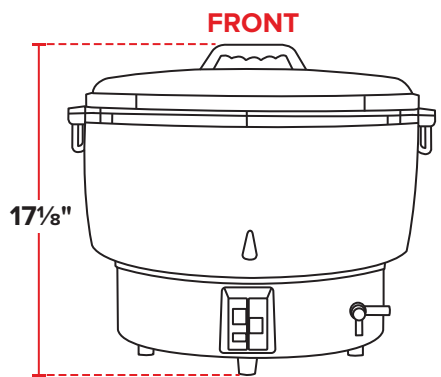

PROJECT: _____

MODEL: _____

ITEM #: _____ QUANTITY: _____

APPROVAL: _____ DATE: _____

Liquid Propane 110 Cup (55 Cup Raw) Gas Rice Cooker

ITEM NUMBER

#177GRCLP

SPECIAL FEATURES

- Removable, non-stick aluminum inner pot for easy cleaning
- Makes up to 110 cups of cooked rice in under 30 minutes
- Automatic shut off valve if flame goes out
- Includes measuring cup and rice paddle
- 22,000 BTU

TECHNICAL DATA

Dimensions	17 7/8" H x 20 1/4" Diameter
Total BTU	22,000
Dry Rice Capacity	55 Cups
Cooked Rice Capacity	110 Cups
Gas Type/Power Type	Liquid Propane
Gas Inlet Size	1/2"