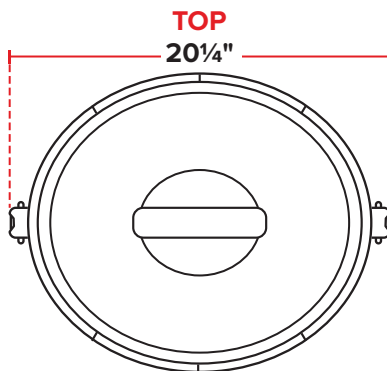

PROJECT: _____

MODEL: _____

ITEM #: _____ QUANTITY: _____

APPROVAL: _____ DATE: _____

Liquid Propane 110 Cup (55 Cup Raw) Gas Rice Cooker

ITEM NUMBER

#177GRCLP

SPECIAL FEATURES

- Removable, non-stick aluminum inner pot for easy cleaning
- Makes up to 110 cups of cooked rice in under 30 minutes
- Automatic shut off valve if flame goes out
- Includes measuring cup and rice paddle
- 22,000 BTU

TECHNICAL DATA

Dimensions	17 7/8" H x 20 1/4" Diameter
Total BTU	22,000
Dry Rice Capacity	55 Cups
Cooked Rice Capacity	110 Cups
Gas Type/Power Type	Liquid Propane
Gas Inlet Size	1/2"