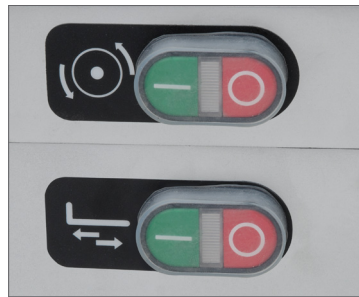

# 13" Medium-Duty Manual Gravity Feed Meat Slicer

## ITEM NUMBER

#177SL713MAN

## SPECIAL FEATURES

- Razor sharp 13" stainless steel blade
- Adjustable thickness knob can be set to any slice size between 1/16" and 1/2"
- Manual operation gives you greater control and ensures constant monitoring
- 11" x 11" carriage
- 1/2 hp motor; 120V

## TECHNICAL DATA

Width	19"
Depth	25"
Height	19"
Amps	4
Voltage	120V
Blade Size	13"
Horsepower	1/2 hp
Operation	Manual
Cut Capacity	15½" x 10½"
Maximum Slice Size	½"

Intertek

Intertek

5-15P