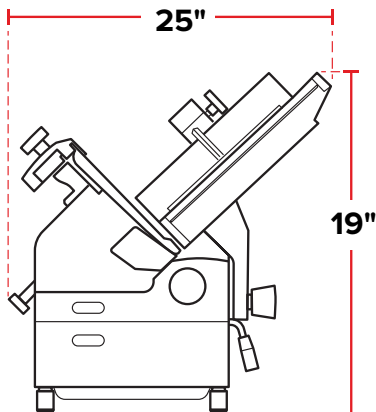

## SPECIAL FEATURES

- Razor sharp 13" stainless steel blade
- Adjustable thickness knob can be set to any slice size between 1/16" and 1/2"
- Manual operation gives you greater control and ensures constant monitoring
- 11" x 11" carriage
- 1/2 hp motor; 120V

**FRONT**

19"

**SIDE**

25"

19"

## TECHNICAL DATA

Width	19"
Depth	25"
Height	19"
Amps	4
Voltage	120V
Blade Size	13"
Horsepower	1/2 hp
Operation	Manual
Cut Capacity	15½" x 10½"
Maximum Slice Size	½"

Intertek

Intertek

5-15P