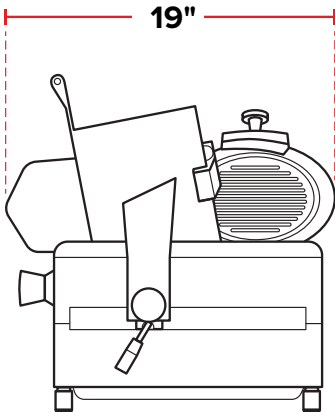

## SPECIAL FEATURES

- Razor sharp 13" stainless steel blade
- Adjustable thickness knob can be set to any slice size between 1/16" and 1/2"
- Manual operation gives you greater control and ensures constant monitoring
- 11" x 11" carriage
- 1/2 hp motor; 120V

**FRONT**

19"

**SIDE**

25"

19"

## TECHNICAL DATA

Width	19"
Depth	25"
Height	19"
Amps	4
Voltage	120V
Blade Size	13"
Horsepower	1/2 hp
Operation	Manual
Cut Capacity	15½" x 10½"
Maximum Slice Size	½"

Intertek

Intertek

5-15P