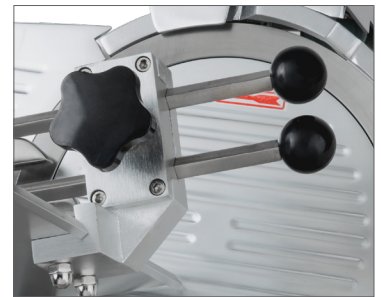

# 13" Medium-Duty Manual Gravity Feed Meat Slicer

## SPECIAL FEATURES

- Razor sharp 13" stainless steel blade
- Adjustable thickness knob can be set to any slice size between 1/16" and 1/2"
- Manual operation gives you greater control and ensures constant monitoring
- 11" x 11" carriage
- 1/2 hp motor; 120V

**FRONT**

19"

**SIDE**

25"

19"

## TECHNICAL DATA

Width	19"
Depth	25"
Height	19"
Amps	4
Voltage	120V
Blade Size	13"
Horsepower	1/2 hp
Operation	Manual
Cut Capacity	15½" x 10½"
Maximum Slice Size	½"

Intertek

Intertek

5-15P