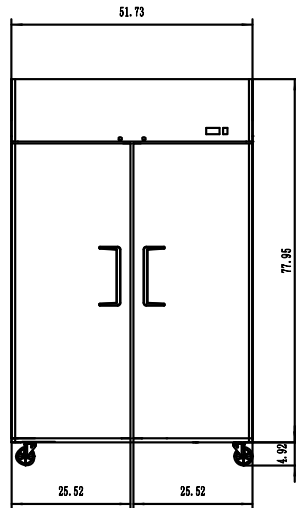

MODEL	DOORS	CAPACITY CU/FT	SHELVES	H/P	AMPS	VOLTAGE	ENERGY CONSUMPTION KWH/24 HR	PLUG TYPE	TEMP RANGE	EXTERIOR DIMENSIONS W X D X H*	INSIDE DIMENSIONS W X D X H**	PACKAGED DIMENSIONS W X D X H**	WEIGHT	PACKAGED WEIGHT
C-1R-LHH-HC	1 (left hinge)	23	3	1/7+	2.1	115/60/1	1.3	 Nema 5-15P	+33° F (~) +41° F	28.8" x 31.5" x 82.92"	24" x 26.5" x 60.2"	30" x 34" x 85"	264 lbs.	284 lbs.
C-1R-HC	1	23	3	1/7+	2.1	115/60/1	1.3	 Nema 5-15P	+33° F (~) +41° F	28.8" x 31.5" x 82.92"	24" x 26.5" x 60.2"	30" x 34" x 85"	264 lbs.	284 lbs.
C-2R-HC	2	49	6	1/5	3.2	115/60/1	2.1	 Nema 5-15P	+33° F (~) +41° F	51.7" x 31.5" x 82.87"	47" x 26.5" x 60.2"	53" x 35" x 85"	405 lbs.	420 lbs.
C-3R-HC	3	72	9	1/4+	4.2	115/60/1	2.4	 Nema 5-15P	+33° F (~) +41° F	77.8" x 31.5" x 82.87"	74" x 26.5" x 60.2"	79" x 35" x 85"	557 lbs.	579 lbs.

* Total height includes casters

NOTE: MIGALI® RESERVES THE RIGHT TO CHANGE SPECIFICATIONS WITHOUT NOTICE

TOLL FREE: 800.852.5292
WEB: www.migali.com

DIMENSIONAL DRAWINGS

C-1R-HC

C-2R-HC

C-3R-HC

SIDE VIEW (1,2,3) DOOR MODELS