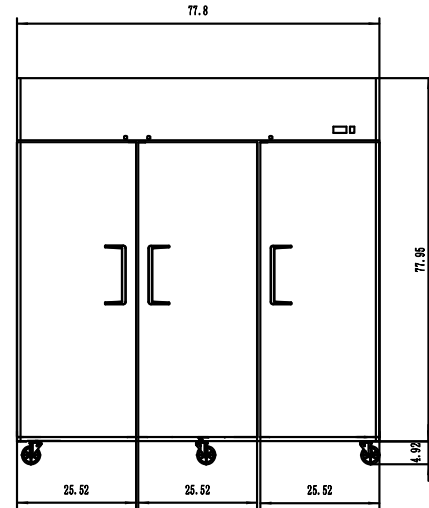

MODEL	DOORS	CAPACITY CU/FT	SHELVES	H/P	AMPS	VOLTAGE	ENERGY CONSUMPTION KWH/24 HR	PLUG TYPE	TEMP RANGE	EXTERIOR DIMENSIONS W X D X H*	INSIDE DIMENSIONS W X D X H**	PACKAGED DIMENSIONS W X D X H**	WEIGHT	PACKAGED WEIGHT
C-1R-LHH-HC	1 (left hinge)	23	3	1/7+	2.1	115/60/1	1.3	 Nema 5-15P	+33° F (~) +41° F	28.8" x 31.5" x 82.92"	24" x 26.5" x 60.2"	30" x 34" x 85"	264 lbs.	284 lbs.
C-1R-HC	1	23	3	1/7+	2.1	115/60/1	1.3	 Nema 5-15P	+33° F (~) +41° F	28.8" x 31.5" x 82.92"	24" x 26.5" x 60.2"	30" x 34" x 85"	264 lbs.	284 lbs.
C-2R-HC	2	49	6	1/5	3.2	115/60/1	2.1	 Nema 5-15P	+33° F (~) +41° F	51.7" x 31.5" x 82.87"	47" x 26.5" x 60.2"	53" x 35" x 85"	405 lbs.	420 lbs.
C-3R-HC	3	72	9	1/4+	4.2	115/60/1	2.4	 Nema 5-15P	+33° F (~) +41° F	77.8" x 31.5" x 82.87"	74" x 26.5" x 60.2"	79" x 35" x 85"	557 lbs.	579 lbs.

* Total height includes casters

NOTE: MIGALI® RESERVES THE RIGHT TO CHANGE SPECIFICATIONS WITHOUT NOTICE

TOLL FREE: 800.852.5292
WEB: www.migali.com

DIMENSIONAL DRAWINGS

C-1R-HC

C-2R-HC

C-3R-HC

SIDE VIEW (1,2,3) DOOR MODELS