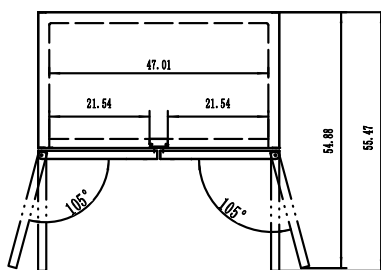

MODEL	DOORS	CAPACITY CU/FT	SHELVES	H/P	AMPS	VOLTAGE	ENERGY CONSUMPTION KWH/24 HR	PLUG TYPE	TEMP RANGE	EXTERIOR DIMENSIONS W X D X H*	INSIDE DIMENSIONS W X D X H**	PACKAGED DIMENSIONS W X D X H**	WEIGHT	PACKAGED WEIGHT
C-1R-LHH-HC	1 (left hinge)	23	3	1/7+	2.1	115/60/1	1.3	 Nema 5-15P	+33° F (~) +41° F	28.8" x 31.5" x 82.92"	24" x 26.5" x 60.2"	30" x 34" x 85"	264 lbs.	284 lbs.
C-1R-HC	1	23	3	1/7+	2.1	115/60/1	1.3	 Nema 5-15P	+33° F (~) +41° F	28.8" x 31.5" x 82.92"	24" x 26.5" x 60.2"	30" x 34" x 85"	264 lbs.	284 lbs.
C-2R-HC	2	49	6	1/5	3.2	115/60/1	2.1	 Nema 5-15P	+33° F (~) +41° F	51.7" x 31.5" x 82.87"	47" x 26.5" x 60.2"	53" x 35" x 85"	405 lbs.	420 lbs.
C-3R-HC	3	72	9	1/4+	4.2	115/60/1	2.4	 Nema 5-15P	+33° F (~) +41° F	77.8" x 31.5" x 82.87"	74" x 26.5" x 60.2"	79" x 35" x 85"	557 lbs.	579 lbs.

* Total height includes casters

NOTE: MIGALI® RESERVES THE RIGHT TO CHANGE SPECIFICATIONS WITHOUT NOTICE

TOLL FREE: 800.852.5292
WEB: www.migali.com

DIMENSIONAL DRAWINGS

C-1R-HC

C-2R-HC

C-3R-HC

SIDE VIEW (1,2,3) DOOR MODELS