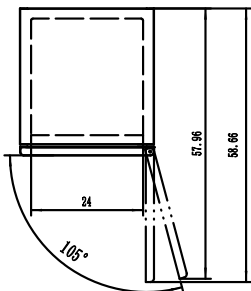

MODEL	DOORS	CAPACITY CU/FT	SHELVES	H/P	AMPS	VOLTAGE	ENERGY CONSUMPTION KWH/24 HR	PLUG TYPE	TEMP RANGE	EXTERIOR DIMENSIONS W X D X H*	INSIDE DIMENSIONS W X D X H**	PACKAGED DIMENSIONS W X D X H**	WEIGHT	PACKAGED WEIGHT
C-1R-LHH-HC	1 (left hinge)	23	3	1/7+	2.1	115/60/1	1.3	 Nema 5-15P	+33° F (~) +41° F	28.8" x 31.5" x 82.92"	24" x 26.5" x 60.2"	30" x 34" x 85"	264 lbs.	284 lbs.
C-1R-HC	1	23	3	1/7+	2.1	115/60/1	1.3	 Nema 5-15P	+33° F (~) +41° F	28.8" x 31.5" x 82.92"	24" x 26.5" x 60.2"	30" x 34" x 85"	264 lbs.	284 lbs.
C-2R-HC	2	49	6	1/5	3.2	115/60/1	2.1	 Nema 5-15P	+33° F (~) +41° F	51.7" x 31.5" x 82.87"	47" x 26.5" x 60.2"	53" x 35" x 85"	405 lbs.	420 lbs.
C-3R-HC	3	72	9	1/4+	4.2	115/60/1	2.4	 Nema 5-15P	+33° F (~) +41° F	77.8" x 31.5" x 82.87"	74" x 26.5" x 60.2"	79" x 35" x 85"	557 lbs.	579 lbs.

* Total height includes casters

NOTE: MIGALI® RESERVES THE RIGHT TO CHANGE SPECIFICATIONS WITHOUT NOTICE

TOLL FREE: 800.852.5292
WEB: www.migali.com

DIMENSIONAL DRAWINGS

C-1R-HC

C-2R-HC

C-3R-HC

SIDE VIEW (1,2,3) DOOR MODELS