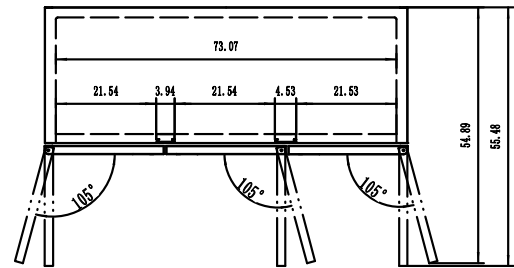

MODEL	DOORS	CAPACITY CU/FT	SHELVES	H/P	AMPS	VOLTAGE	ENERGY CONSUMPTION KWH/24 HR	PLUG TYPE	TEMP RANGE	EXTERIOR DIMENSIONS W X D X H*	INSIDE DIMENSIONS W X D X H**	PACKAGED DIMENSIONS W X D X H**	WEIGHT	PACKAGED WEIGHT
C-1R-LHH-HC	1 (left hinge)	23	3	1/7+	2.1	115/60/1	1.3	 Nema 5-15P	+33° F (~) +41° F	28.8" x 31.5" x 82.92"	24" x 26.5" x 60.2"	30" x 34" x 85"	264 lbs.	284 lbs.
C-1R-HC	1	23	3	1/7+	2.1	115/60/1	1.3	 Nema 5-15P	+33° F (~) +41° F	28.8" x 31.5" x 82.92"	24" x 26.5" x 60.2"	30" x 34" x 85"	264 lbs.	284 lbs.
C-2R-HC	2	49	6	1/5	3.2	115/60/1	2.1	 Nema 5-15P	+33° F (~) +41° F	51.7" x 31.5" x 82.87"	47" x 26.5" x 60.2"	53" x 35" x 85"	405 lbs.	420 lbs.
C-3R-HC	3	72	9	1/4+	4.2	115/60/1	2.4	 Nema 5-15P	+33° F (~) +41° F	77.8" x 31.5" x 82.87"	74" x 26.5" x 60.2"	79" x 35" x 85"	557 lbs.	579 lbs.

* Total height includes casters

NOTE: MIGALI® RESERVES THE RIGHT TO CHANGE SPECIFICATIONS WITHOUT NOTICE

TOLL FREE: 800.852.5292
WEB: www.migali.com

DIMENSIONAL DRAWINGS

C-1R-HC

C-2R-HC

C-3R-HC

SIDE VIEW (1,2,3) DOOR MODELS