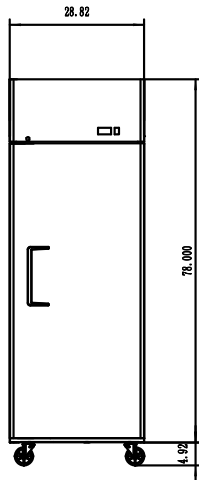

MODEL	DOORS	CAPACITY CU/FT	SHELVES	H/P	AMPS	VOLTAGE	ENERGY CONSUMPTION KWH/24 HR	PLUG TYPE	TEMP RANGE	EXTERIOR DIMENSIONS W X D X H*	INSIDE DIMENSIONS W X D X H**	PACKAGED DIMENSIONS W X D X H**	WEIGHT	PACKAGED WEIGHT
C-1R-LHH-HC	1 (left hinge)	23	3	1/7+	2.1	115/60/1	1.3	 Nema 5-15P	+33° F (~) +41° F	28.8" x 31.5" x 82.92"	24" x 26.5" x 60.2"	30" x 34" x 85"	264 lbs.	284 lbs.
C-1R-HC	1	23	3	1/7+	2.1	115/60/1	1.3	 Nema 5-15P	+33° F (~) +41° F	28.8" x 31.5" x 82.92"	24" x 26.5" x 60.2"	30" x 34" x 85"	264 lbs.	284 lbs.
C-2R-HC	2	49	6	1/5	3.2	115/60/1	2.1	 Nema 5-15P	+33° F (~) +41° F	51.7" x 31.5" x 82.87"	47" x 26.5" x 60.2"	53" x 35" x 85"	405 lbs.	420 lbs.
C-3R-HC	3	72	9	1/4+	4.2	115/60/1	2.4	 Nema 5-15P	+33° F (~) +41° F	77.8" x 31.5" x 82.87"	74" x 26.5" x 60.2"	79" x 35" x 85"	557 lbs.	579 lbs.

* Total height includes casters

NOTE: MIGALI® RESERVES THE RIGHT TO CHANGE SPECIFICATIONS WITHOUT NOTICE

TOLL FREE: 800.852.5292
WEB: www.migali.com

DIMENSIONAL DRAWINGS

C-1R-HC

C-2R-HC

C-3R-HC

SIDE VIEW (1,2,3) DOOR MODELS