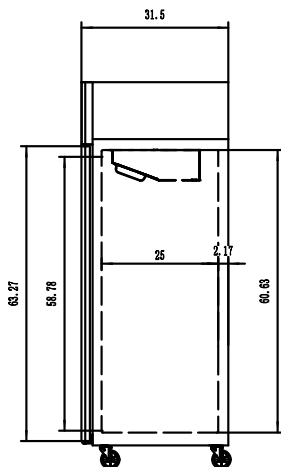

MODEL	DOORS	CAPACITY CU/FT	SHELVES	H/P	AMPS	VOLTAGE	ENERGY CONSUMPTION KWH/24 HR	PLUG TYPE	TEMP RANGE	EXTERIOR DIMENSIONS W X D X H*	INSIDE DIMENSIONS W X D X H**	PACKAGED DIMENSIONS W X D X H**	WEIGHT	PACKAGED WEIGHT
C-1R-LHH-HC	1 (left hinge)	23	3	1/7+	2.1	115/60/1	1.3	 Nema 5-15P	+33° F (~) +41° F	28.8" x 31.5" x 82.92"	24" x 26.5" x 60.2"	30" x 34" x 85"	264 lbs.	284 lbs.
C-1R-HC	1	23	3	1/7+	2.1	115/60/1	1.3	 Nema 5-15P	+33° F (~) +41° F	28.8" x 31.5" x 82.92"	24" x 26.5" x 60.2"	30" x 34" x 85"	264 lbs.	284 lbs.
C-2R-HC	2	49	6	1/5	3.2	115/60/1	2.1	 Nema 5-15P	+33° F (~) +41° F	51.7" x 31.5" x 82.87"	47" x 26.5" x 60.2"	53" x 35" x 85"	405 lbs.	420 lbs.
C-3R-HC	3	72	9	1/4+	4.2	115/60/1	2.4	 Nema 5-15P	+33° F (~) +41° F	77.8" x 31.5" x 82.87"	74" x 26.5" x 60.2"	79" x 35" x 85"	557 lbs.	579 lbs.

* Total height includes casters

NOTE: MIGALI® RESERVES THE RIGHT TO CHANGE SPECIFICATIONS WITHOUT NOTICE

TOLL FREE: 800.852.5292
WEB: www.migali.com

DIMENSIONAL DRAWINGS

C-1R-HC

C-2R-HC

C-3R-HC

SIDE VIEW (1,2,3) DOOR MODELS