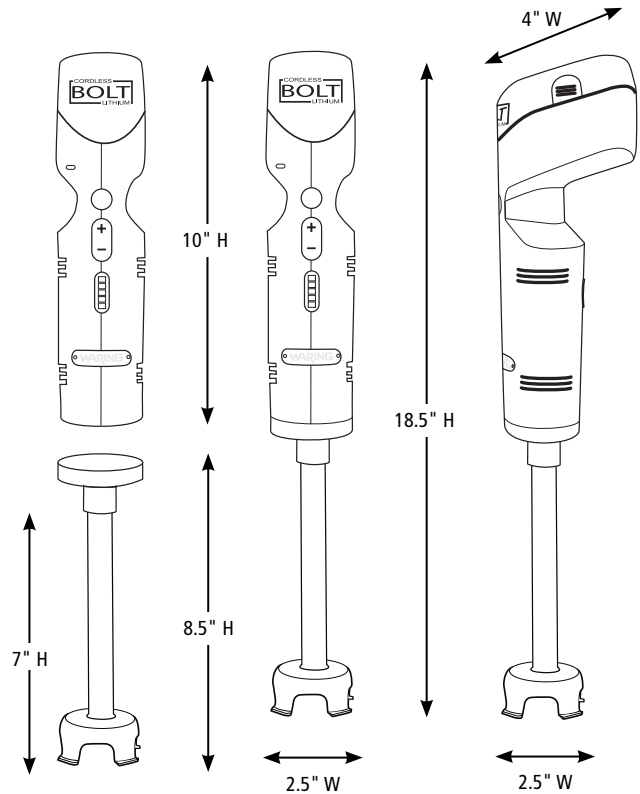

WSB38XSC Storage/Carrying Case

WSB38XST 7" Stainless Steel Shaft

DIMENSIONS

Out of Box Weight: 2 lb.

ORDERING INFORMATION	#STD. PKG.	GIFTBOX WEIGHT	CUBIC FEET	BOX DIMENSIONS D X W X H	UPC	CASE PKG.	MC WEIGHT	MC DIMENSIONS D X W X H	MBC
WSB38X2 – BOLT® Cordless Lithium Immersion Blender	1	4.85 lb.	.446	9.875" x 5" x 15.625"	040072082566	4	21.3 lb.	16.125" x 10.625" x 20.875"	10040072082563